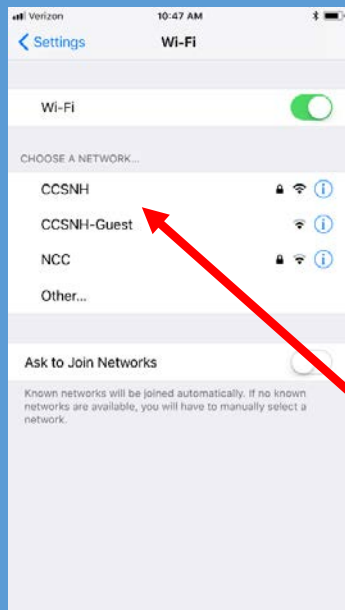

Your iPhone will automatically search for any available Wi-Fi networks in your area. This process may take a moment.

You will see a list of available networks please choose which wireless network you would like to connect to, either **CCSNH** or **CCSNH-Guest**.

Choose which network you would like to connect to.

CCSNH will be used for any individual who has a valid CCSNH e-mail account while CCSNH-Guest will be used for anyone who is visiting the campus or has not yet been assigned an e-mail address.

Although NCC is still visible it will no longer be an active network

Once you have chosen the correct network, you will be prompted to enter your username and password.