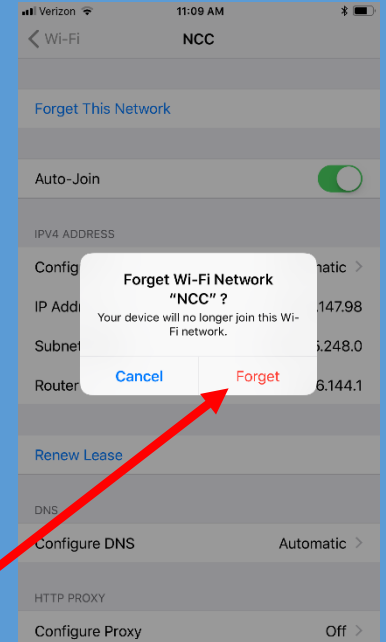

Change Wi-Fi setting from off to on by clicking the arrow

Click the Wi-Fi option

If you are currently connected to the NCC network you will need to unjoin this network. The quickest way to confirm if you are currently connected to this network is by verifying that there is a ✓ to the left of NCC.

Confirm by clicking on Forget

Your iPhone will automatically search for any available Wi-Fi networks in your area. This process may take a moment.

You will see a list of available networks please choose which wireless network you would like to connect to, either **CCSNH** or **CCSNH-Guest**.