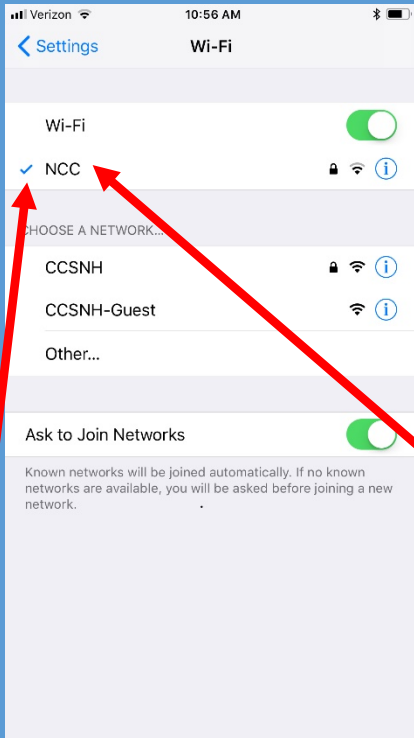

Connecting to Wi-Fi Using iPhone

On your home screen select the **Settings** option

Select the Settings icon

If your Wi-Fi is off please be sure to change the setting from off to on. If it is already on go ahead and click the Wi-Fi option.

Change Wi-Fi setting from off to on by clicking the arrow

Click the Wi-Fi option

If you are currently connected to the NCC network you will need to unjoin this network. The quickest way to confirm if you are currently connected to this network is by verifying that there is a ✓ to the left of NCC.