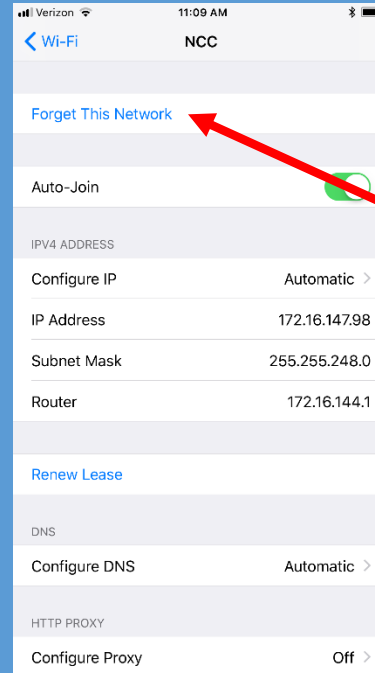

Verify if you are connected to the NCC network

To unjoin the NCC network click on NCC

To deactivate the NCC network click on **Forget This Network**