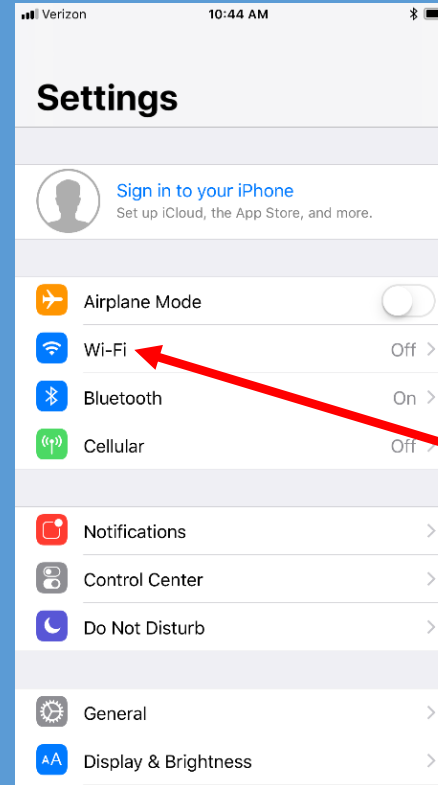

Connecting to Wi-Fi Using iPhone

On your home screen select the **Settings** option

Select the Settings icon

If your Wi-Fi is off please be sure to change the setting from off to on. If it is already on go ahead and click the Wi-Fi option.

Change Wi-Fi setting from off to on by clicking the arrow

Click the Wi-Fi option

If you are currently connected to the NCC network you will need to unjoin this network. The quickest way to confirm if you are currently connected to this network is by verifying that there is a ✓ to the left of NCC.