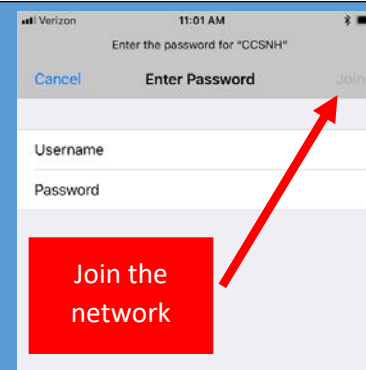

CCSNH Network View

Join the network

If logging into the **CCSNH Network** your username and password will be the same as your username and password for your CCSNH e-mail. After completing the required fields press **Join** in the top right hand corner of your screen.

If you are choosing the **CCSNH-Guest** option you will be prompted to provide your full name and a current e-mail address. Be sure to read and accept the terms of use before selecting register.

Read and accept the terms of use